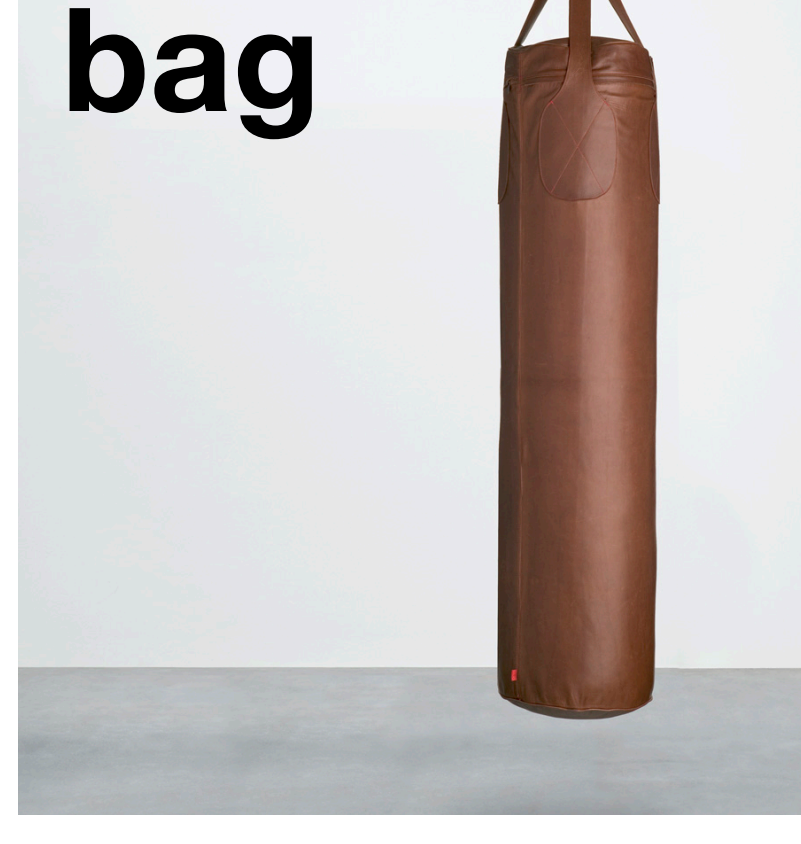

collection

collection

dum fades